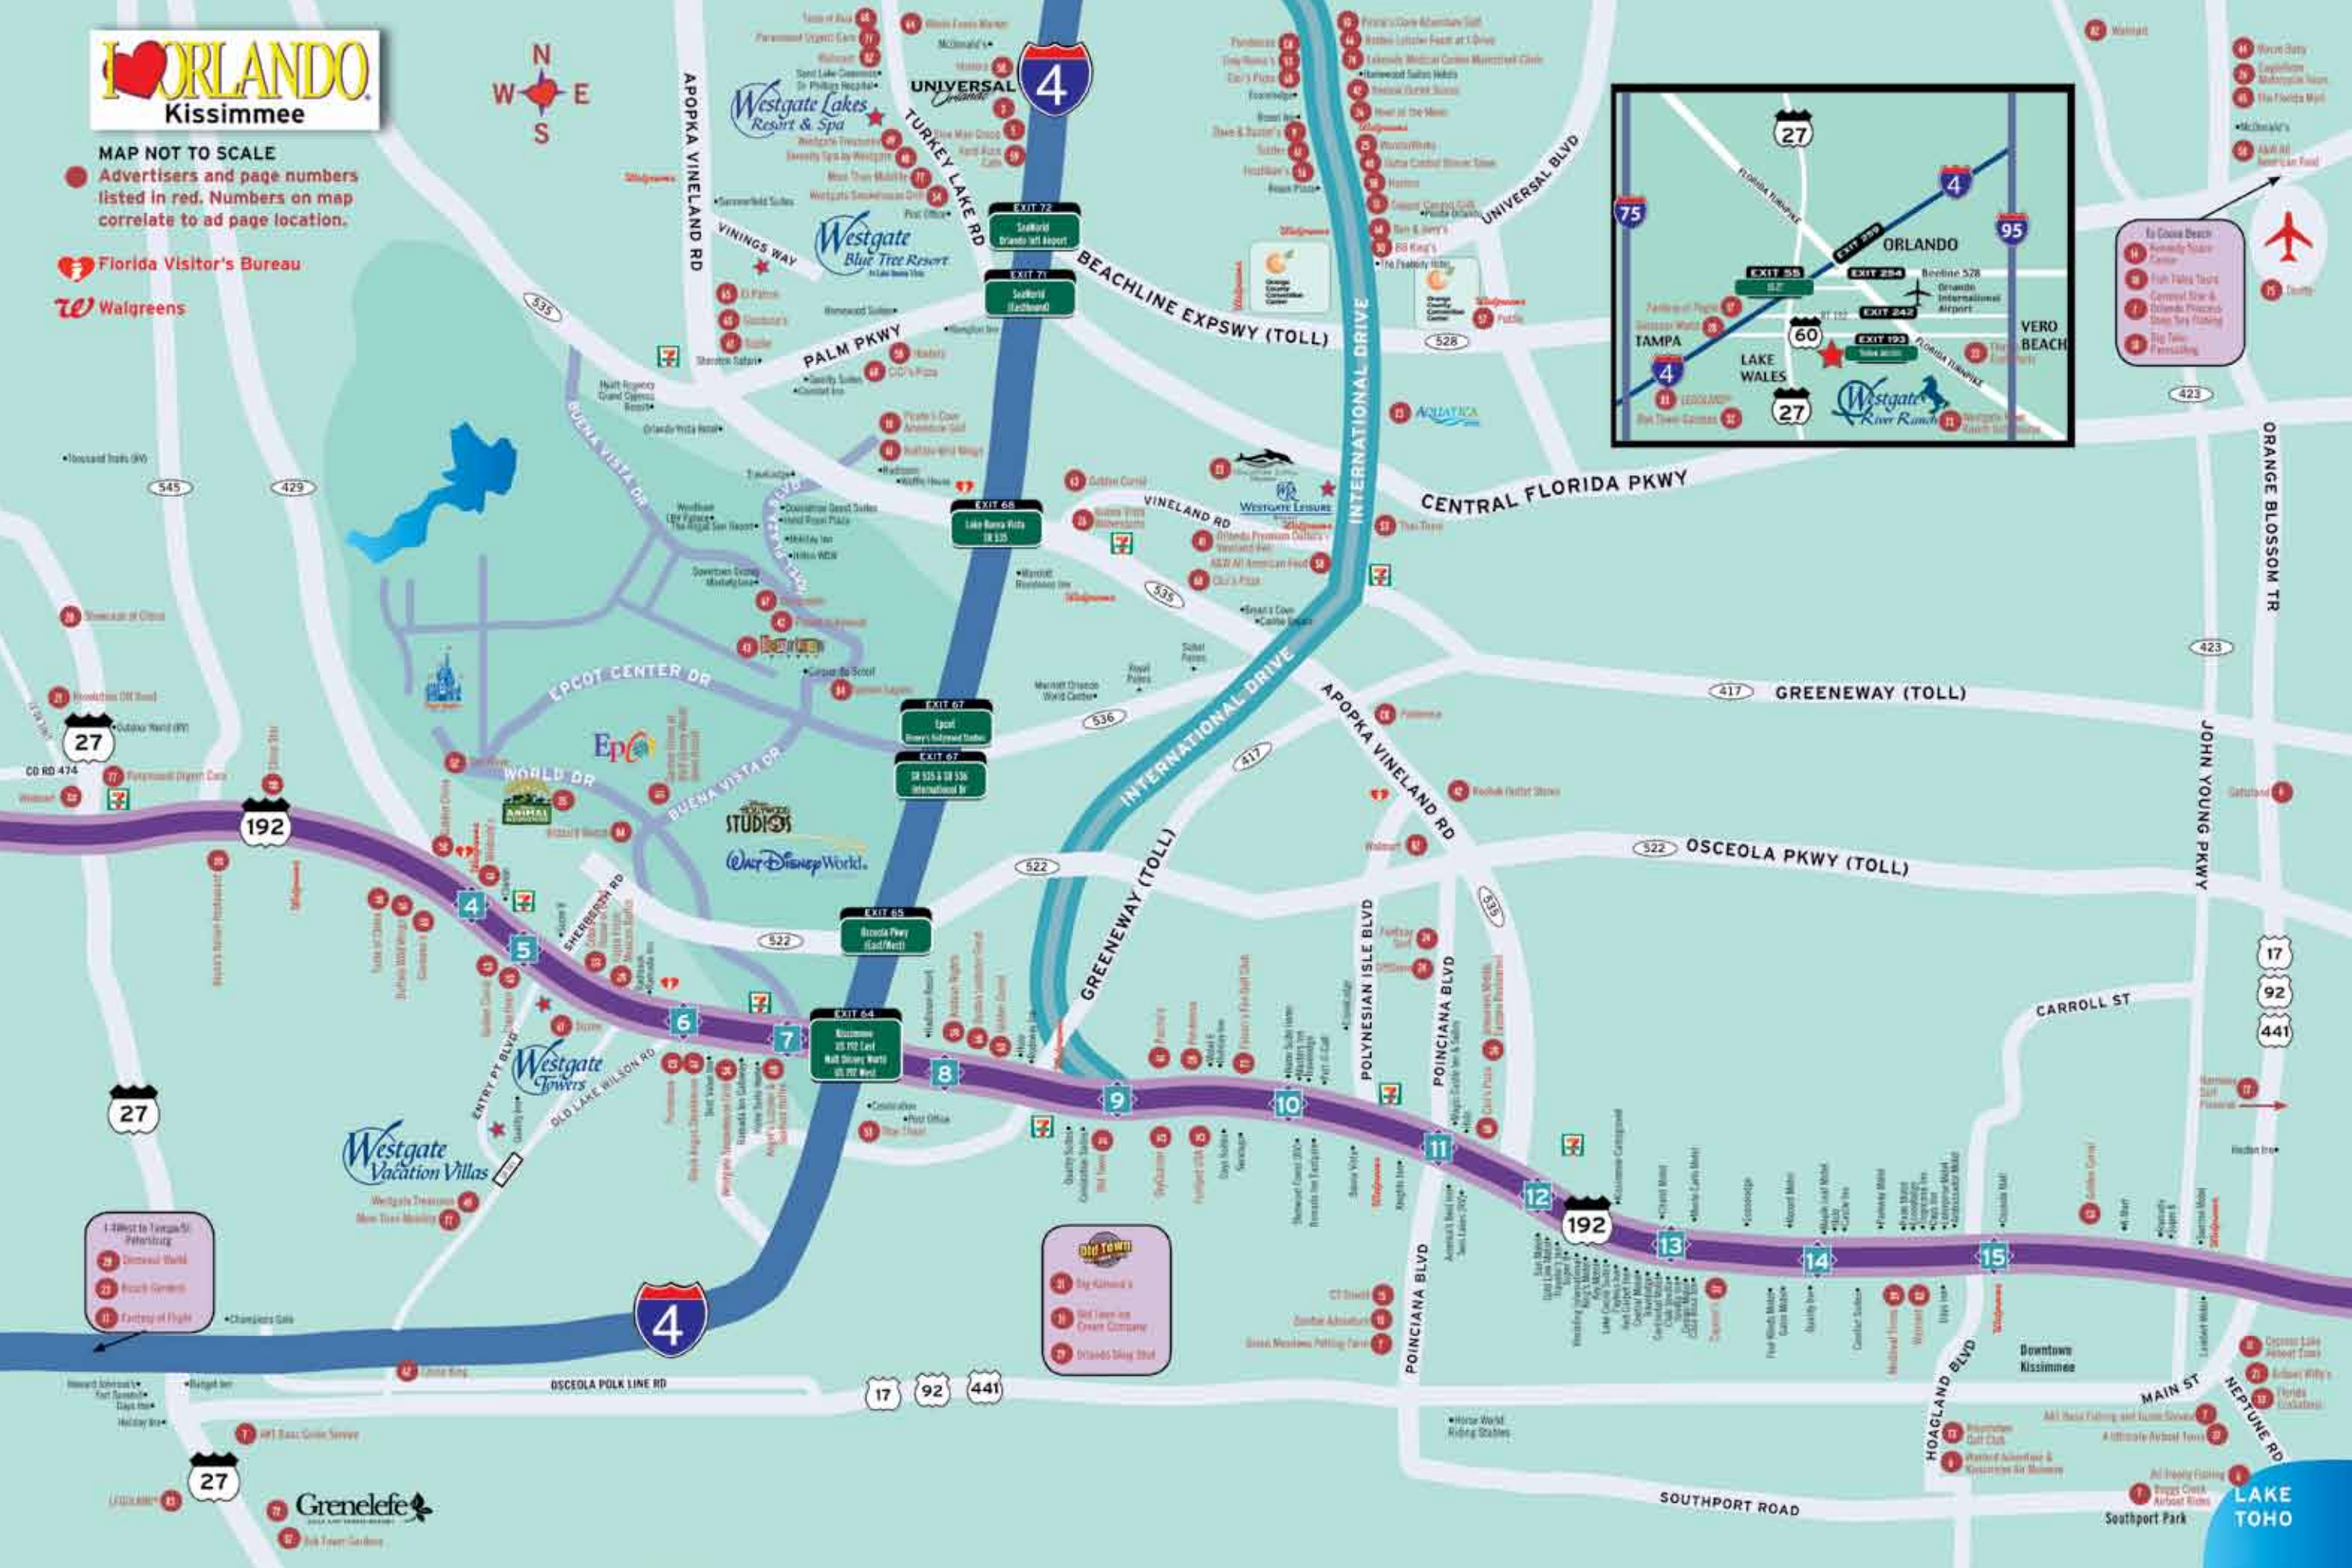

MAP NOT TO SCALE  
Advertisers and page numbers listed in red. Numbers on map correlate to ad page location.

Florida Visitor's Bureau  
Walgreens

- To Go to Beach**
- 1 Kennedy Space Center
  - 2 Fish Tale Tours
  - 3 Curlew Bay & Osceola Preserve
  - 4 Osceola Preserve
  - 5 Big Tom's Farm

- 1-800 to Tampa/Peterburg**
- 1 Universal World
  - 2 Beach Gardens
  - 3 Fantasy of Flight

- Old Town!**
- 1 Big Almond's
  - 2 Old Town on Green Company
  - 3 Orlando Sling Shop

Grenelefe  
Pink Town Gardens

LAKE TOHO