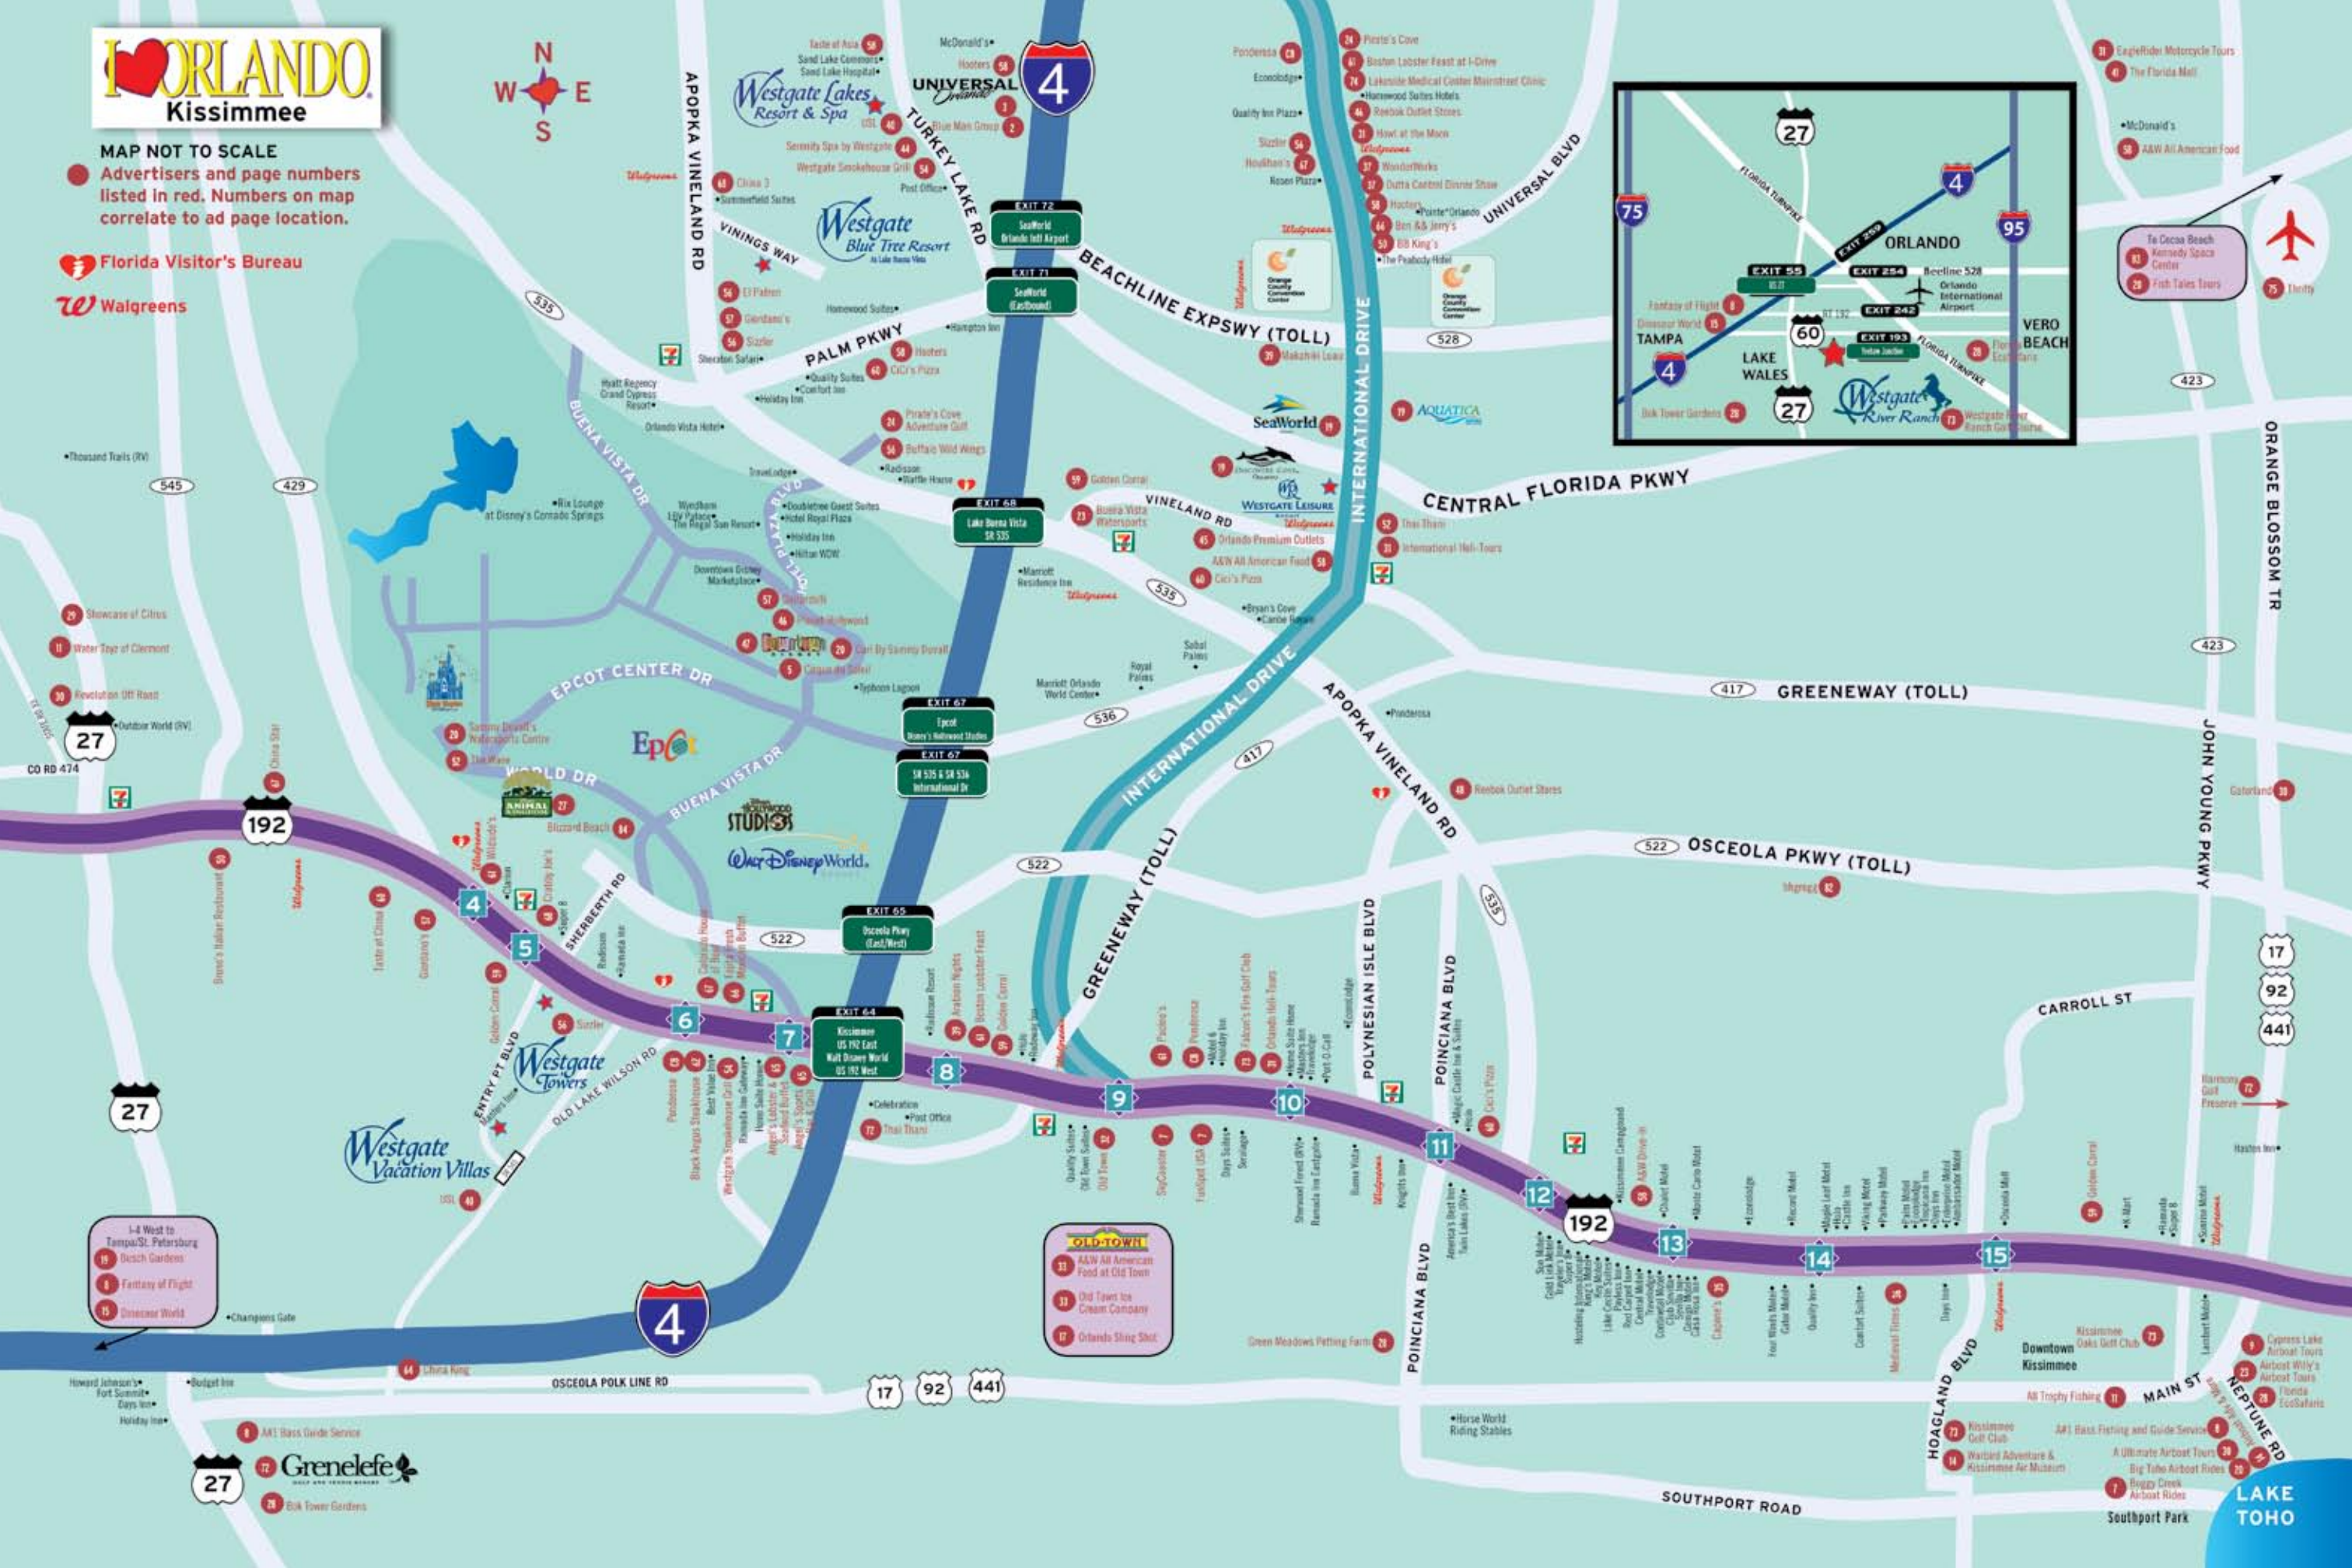

# ORLANDO

## Kissimmee

MAP NOT TO SCALE  
 Advertisers and page numbers listed in red. Numbers on map correlate to ad page location.

Florida Visitor's Bureau  
 Walgreens

1-4 West to Tampa/St. Petersburg

- 15 Dutch Gardens
- 1 Fantasy of Flight
- 15 Dinosaur World

**OLD-TOWN**

- 11 A&W All American Food at Old Town
- 11 Old Town Ice Cream Company
- 11 Orlando Sting Shot

27

Grenelefe  
 HELP AND TRAVEL SERVICES

LAKE TOHO