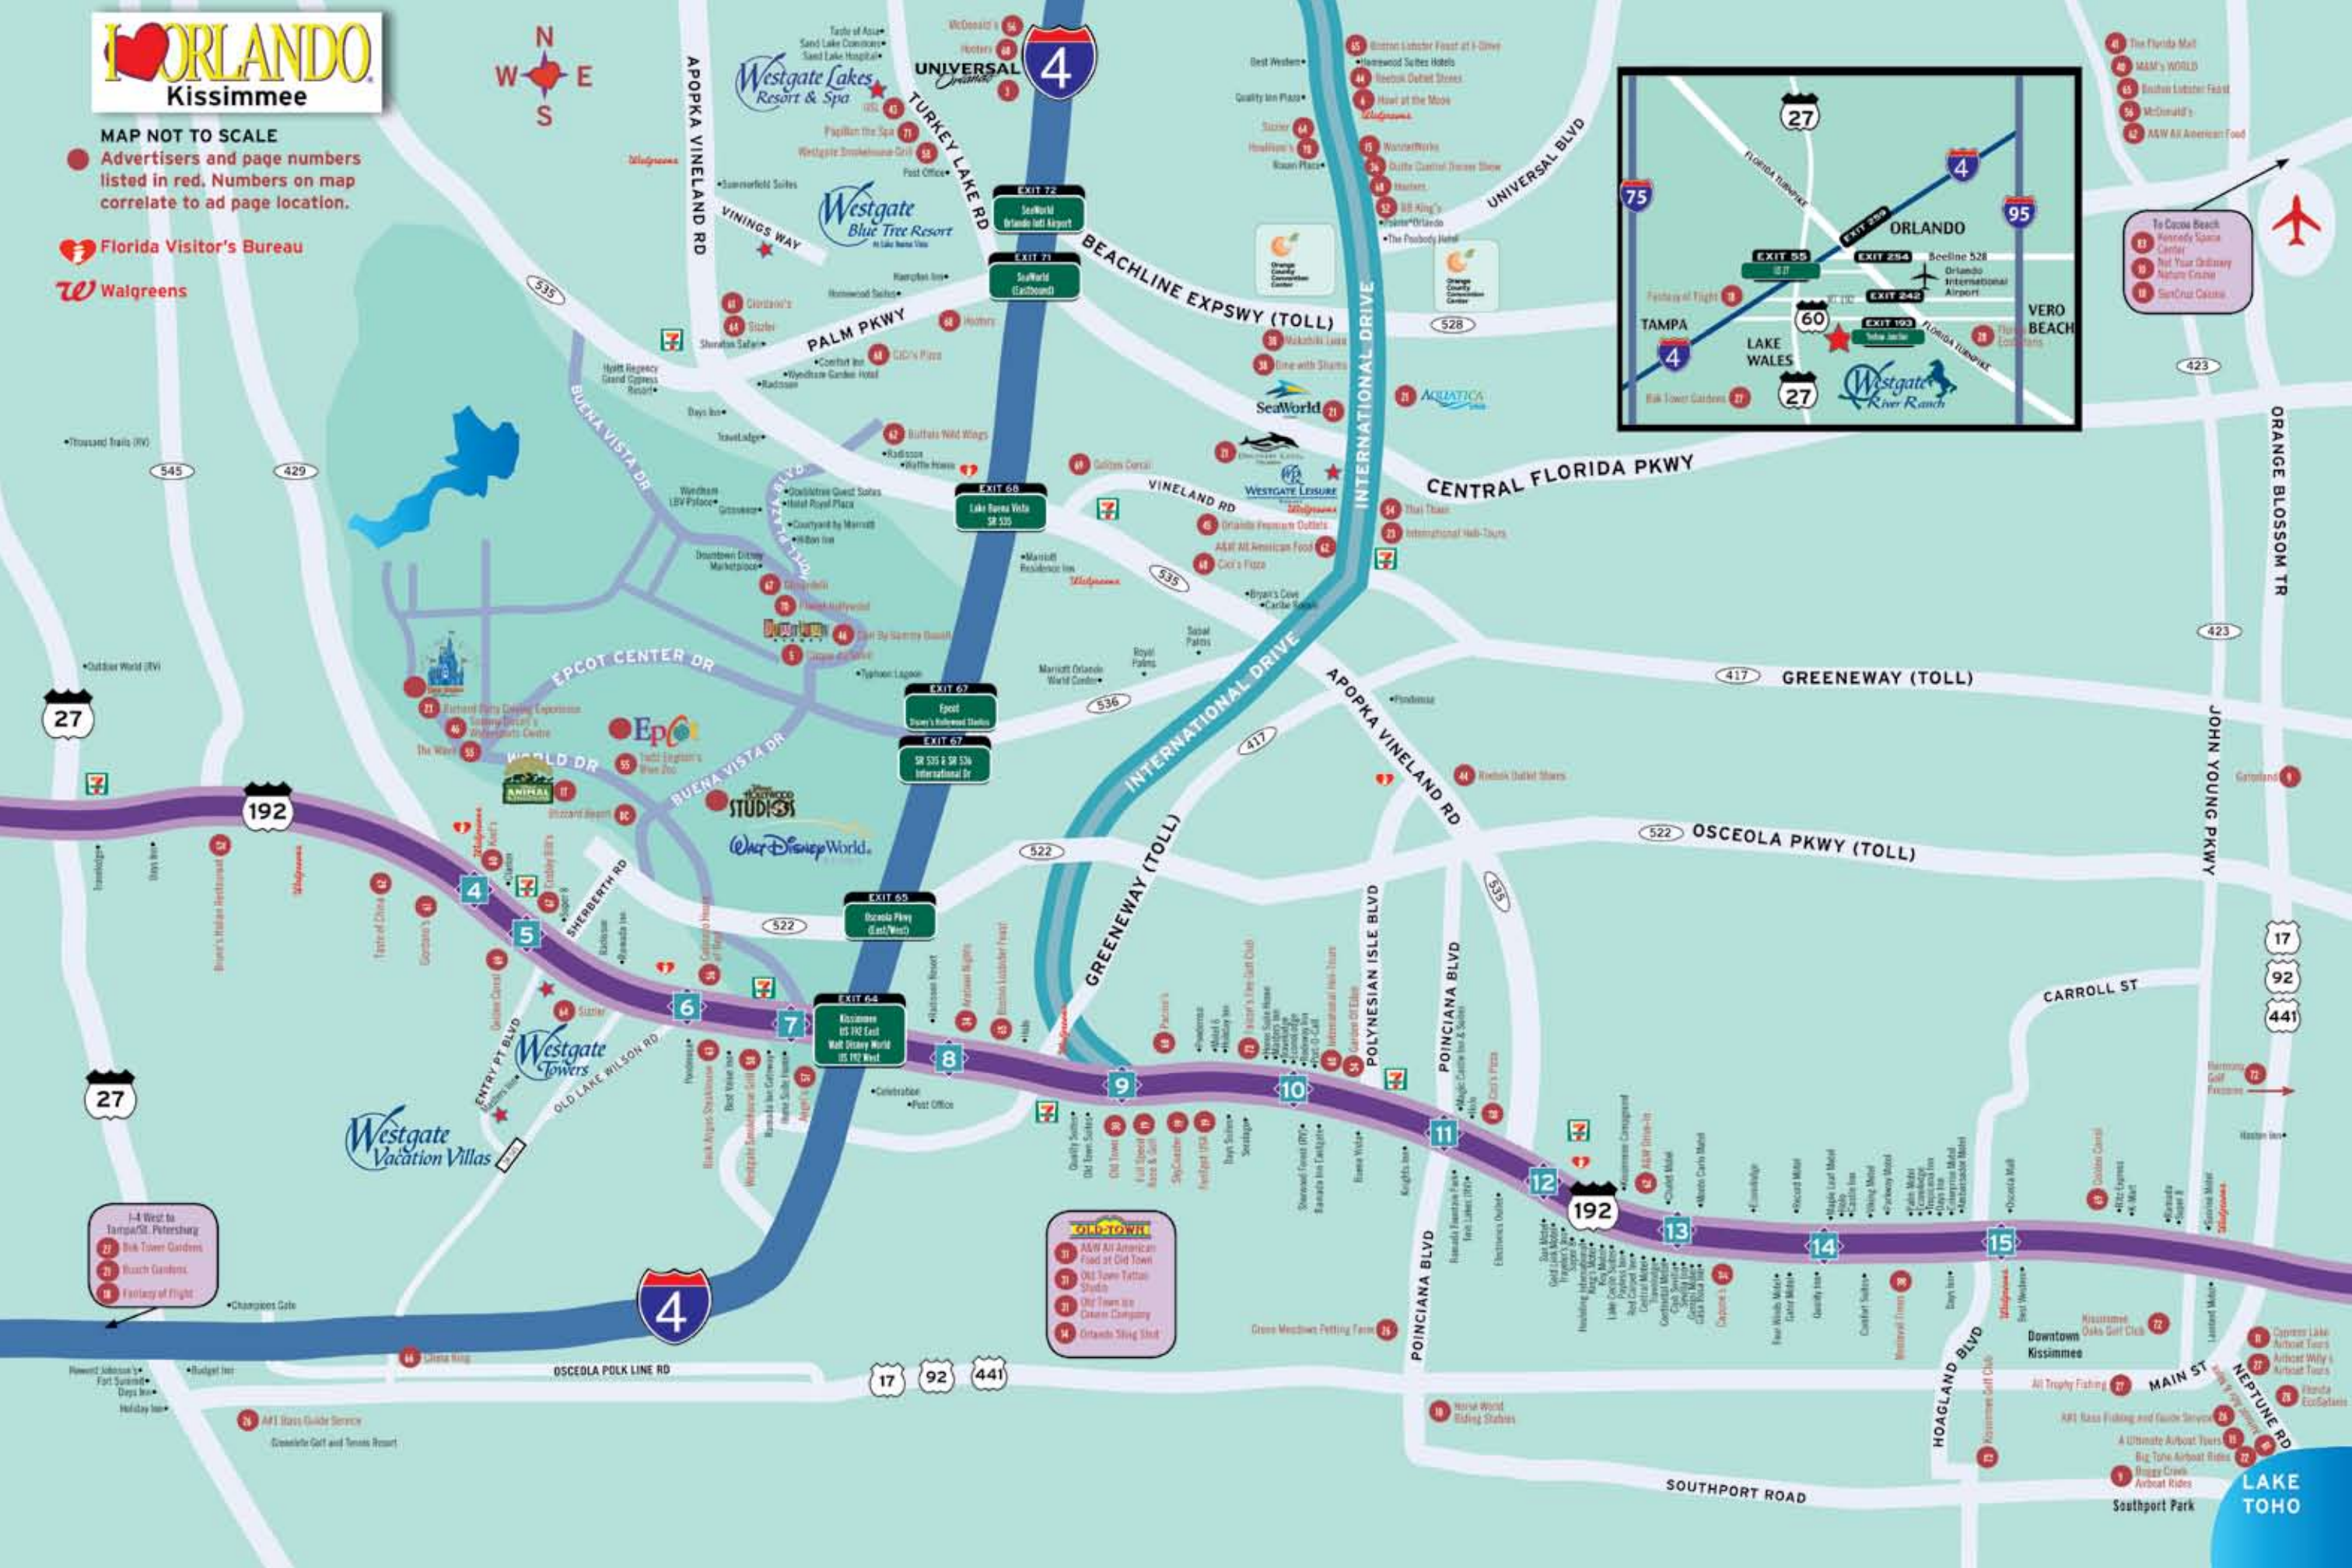

I♥ORLANDO

Kissimmee

MAP NOT TO SCALE

● Advertisers and page numbers listed in red. Numbers on map correlate to ad page location.

Florida Visitor's Bureau

Walgreens

To Cocoa Beach
Kennedy Space Center
Tudor City
SanCruz Casino

I-4 West to Tampa/St. Petersburg
● Bik Tower Gardens
● Beach Gardens
● Fantasy of Flight

OLD TOWN
● ALW All American Food at Old Town
● Old Town Tattoo Studio
● Old Town Ice Cream Company
● Orlando Slug Shop

LAKE TOHO