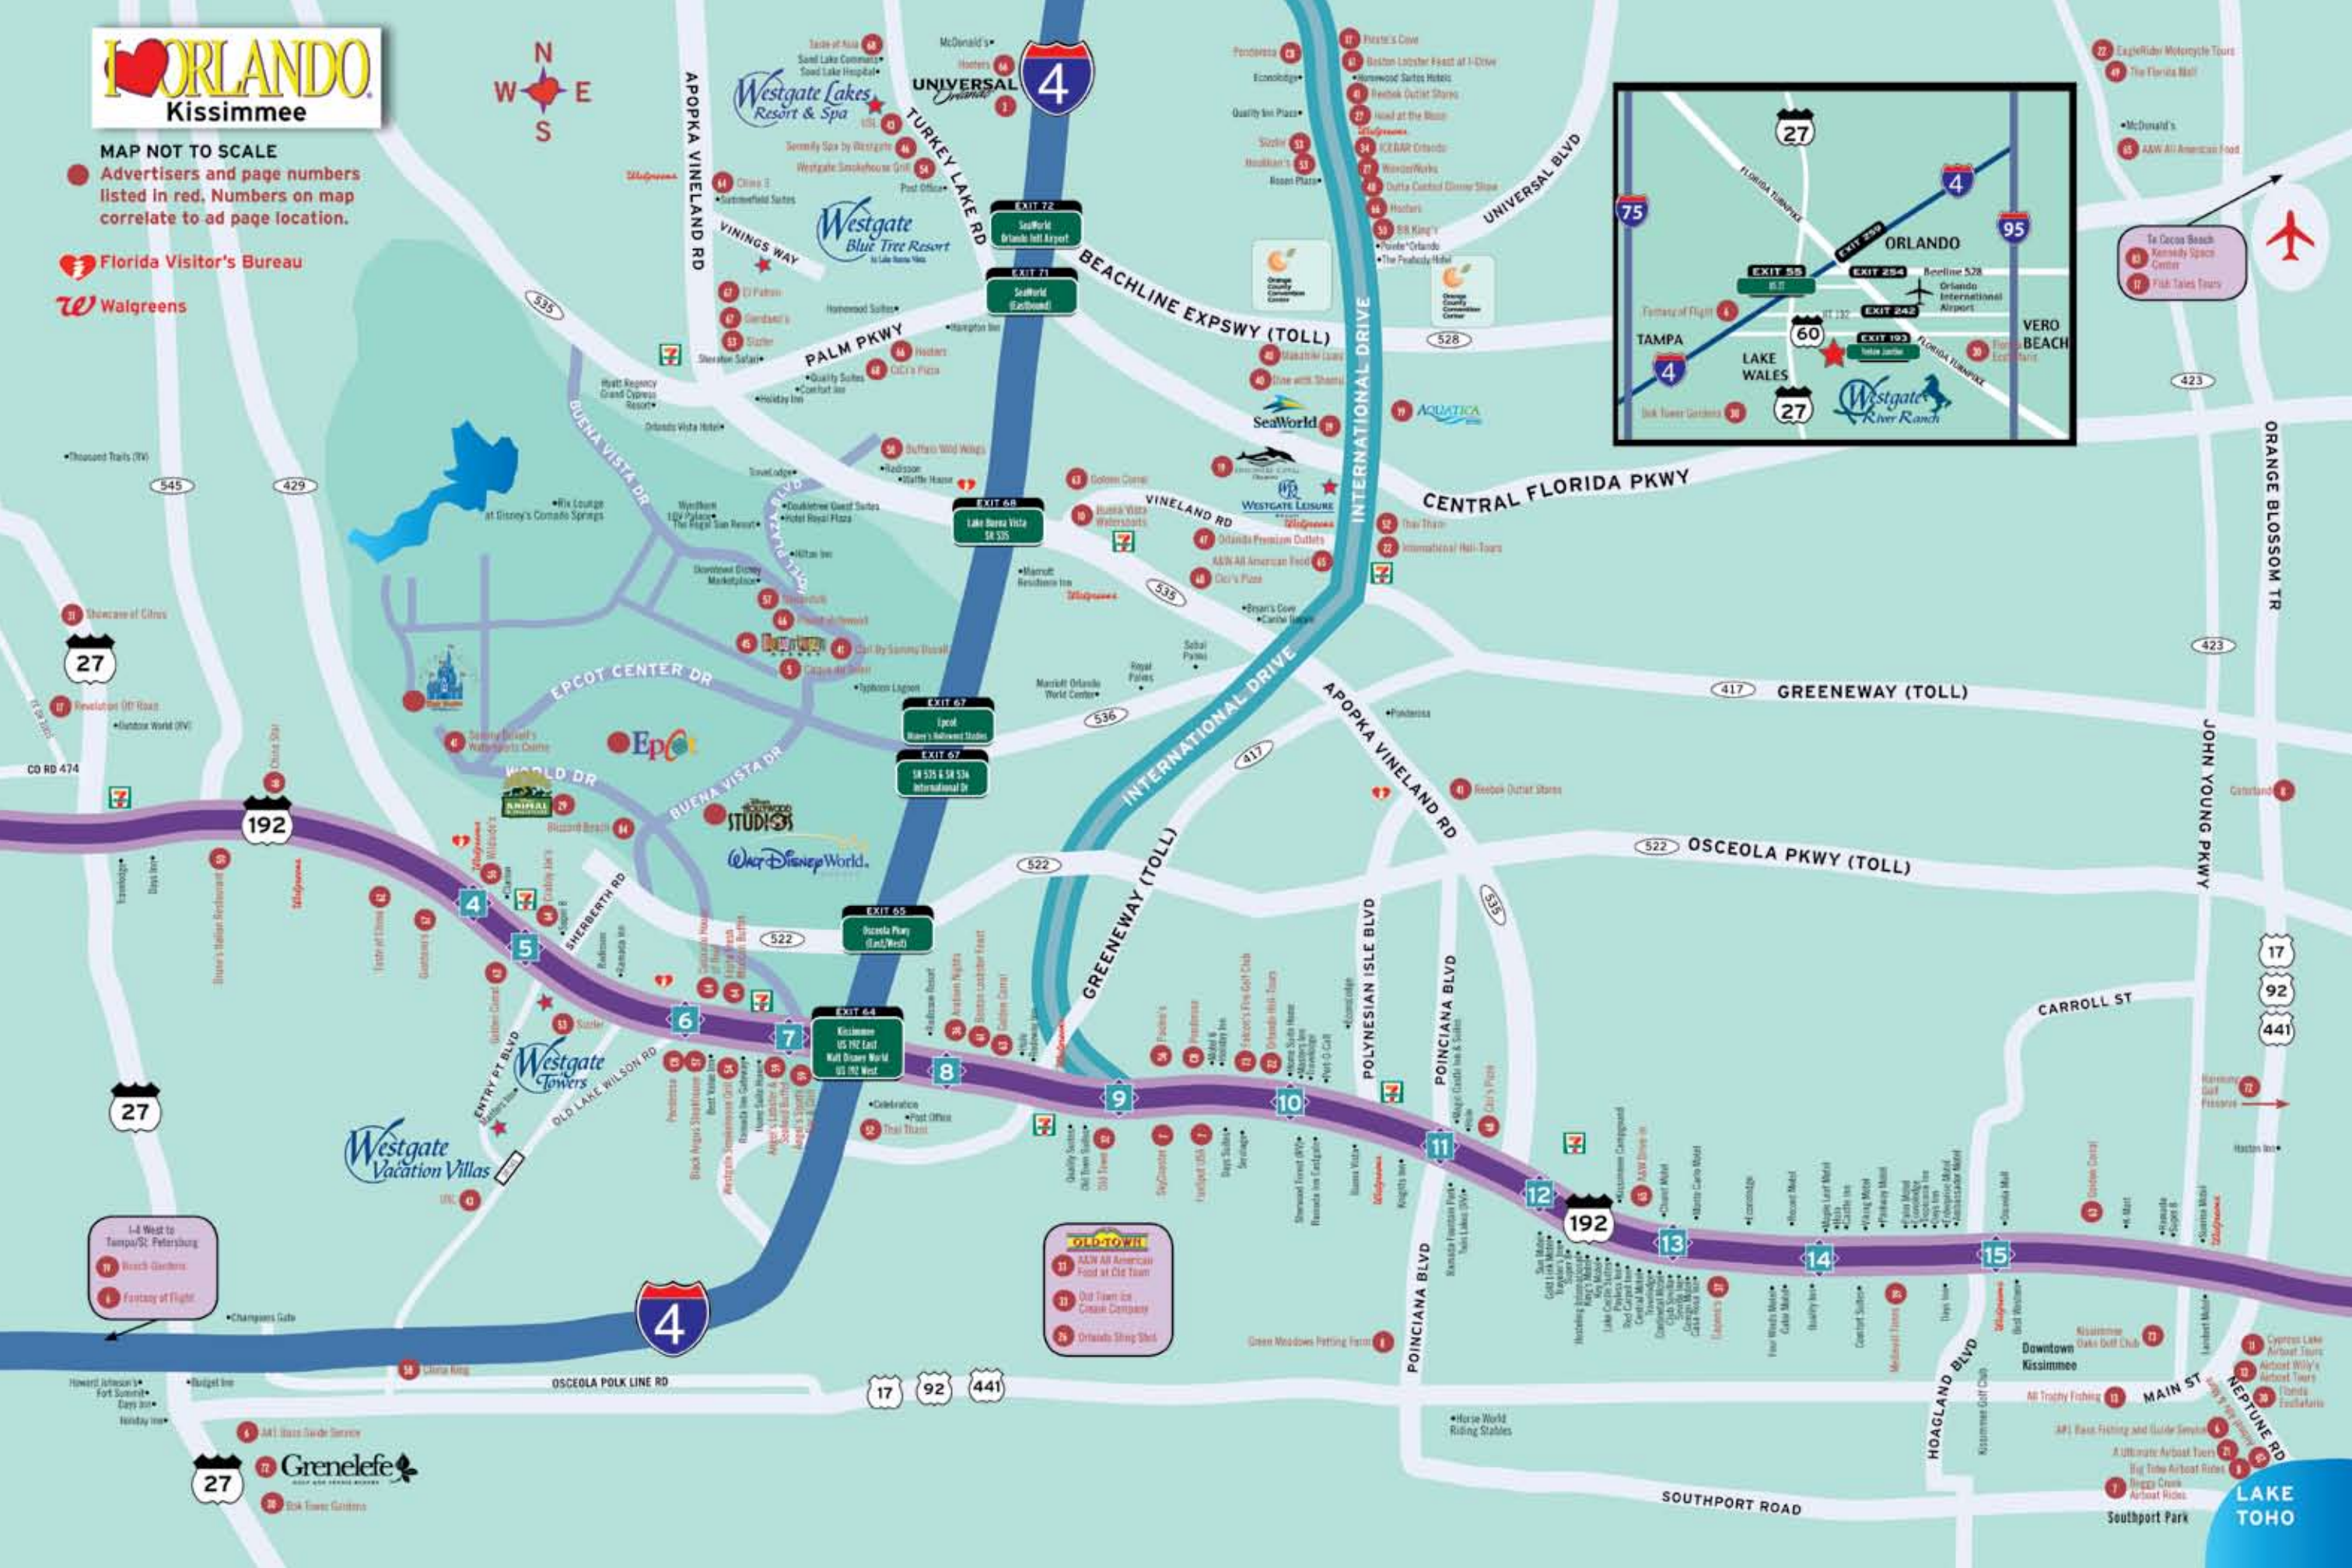

ORLANDO Kissimmee

MAP NOT TO SCALE
 Advertisers and page numbers listed in red. Numbers on map correlate to ad page location.

Florida Visitor's Bureau
 Walgreens

1-4 West to Tampa/St. Petersburg

- 31 Beach Gardens
- 1 Fantasy of Flight

OLD-TOWN

- 11 AAW All American Food at Old Town
- 31 Old Town Ice Cream Company
- 26 Orlando String Shop

27 Grenelefe

LAKE TOHO